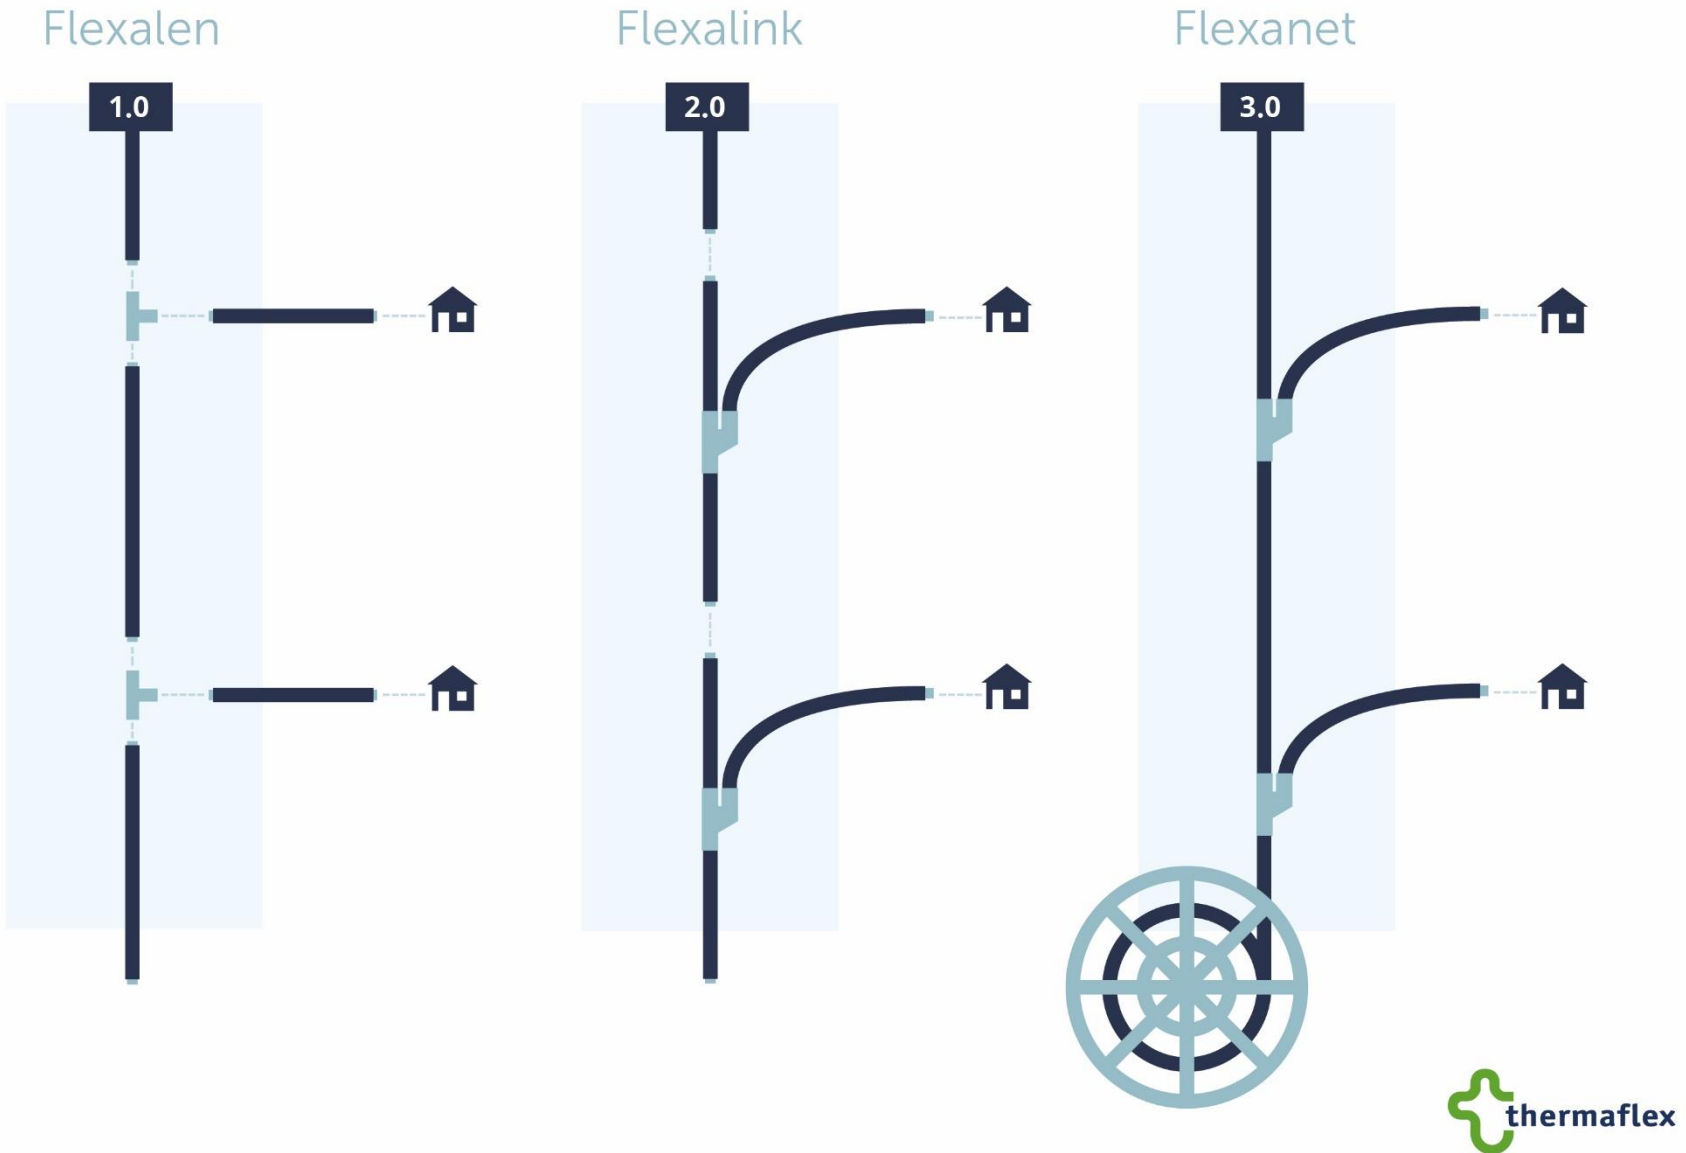

Rolling out tomorrow's thermal networks